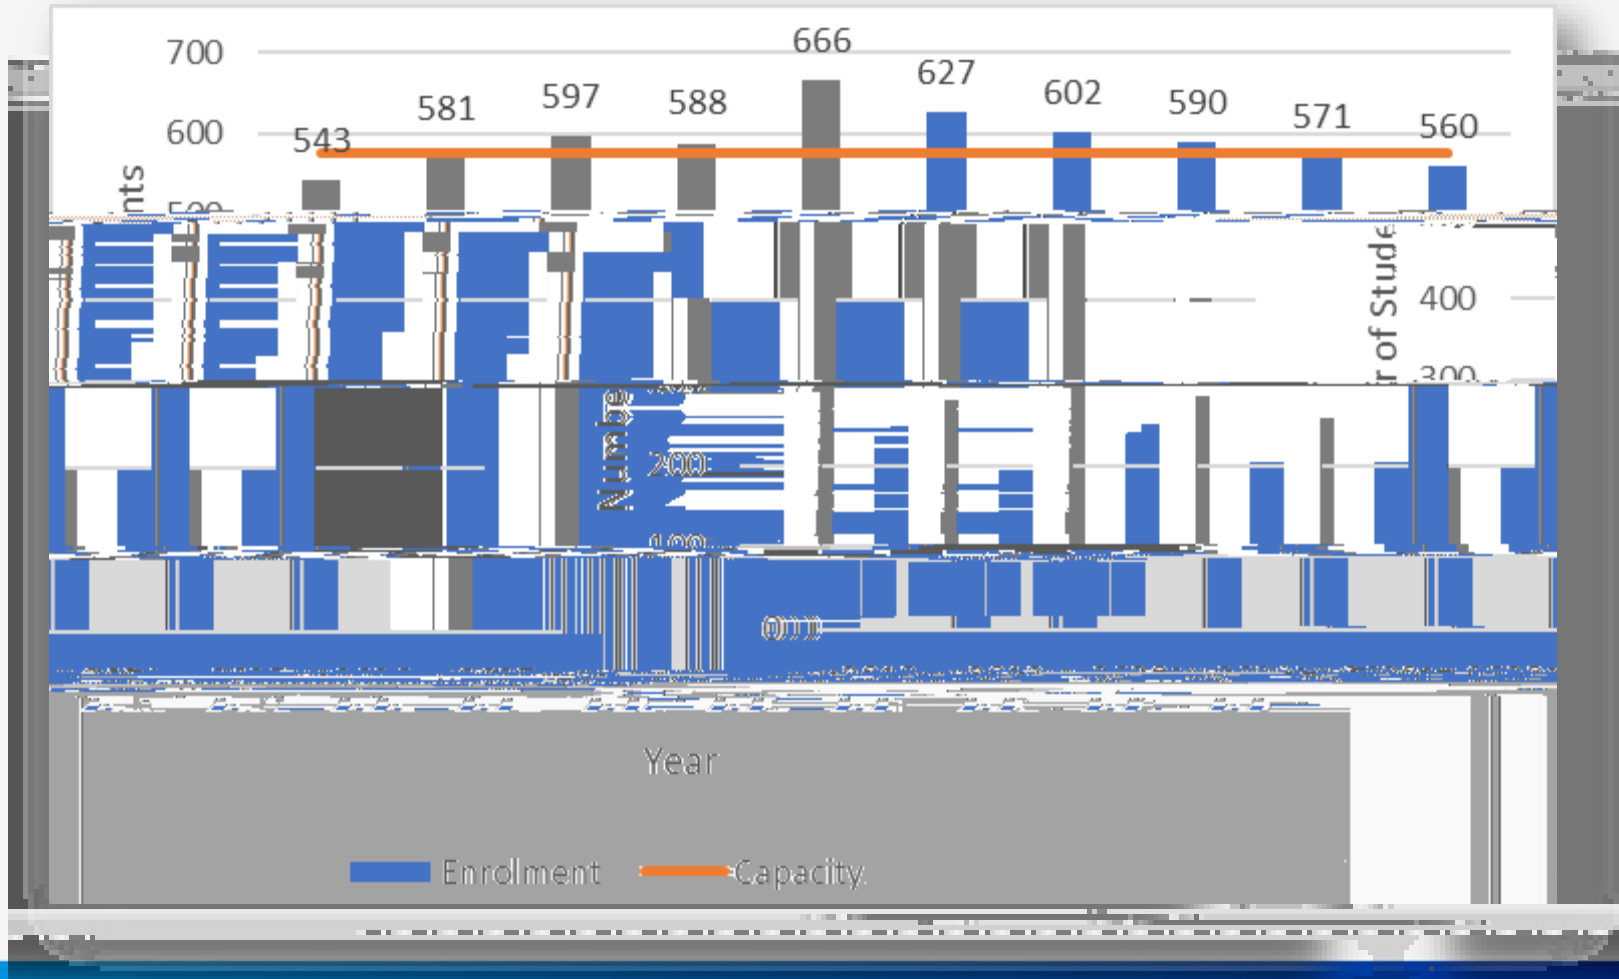

Enrolment Information

Historic and Enrolment Projection